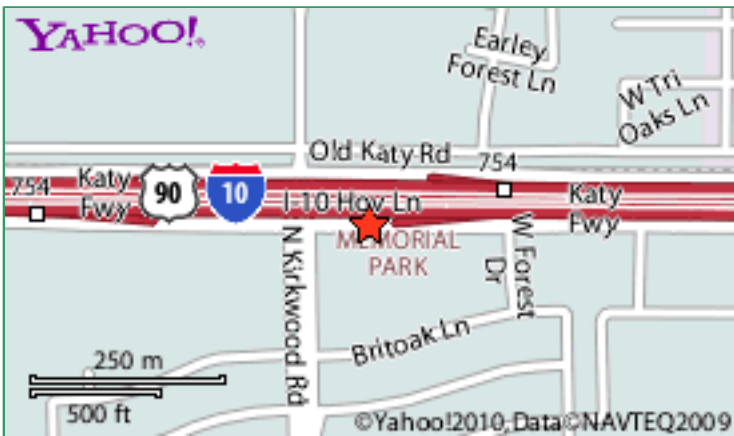

HorsebackRiding

Contact Information

Charlotte's Saddlery & Charlotte Goes West

11623 Katy Fwy # A

Houston, TX 77079

(281) 596-8225

Website: N/A

E-Mail: N/A

Map

Hours Of Operation

N/A

Forms Of Payment

N/A