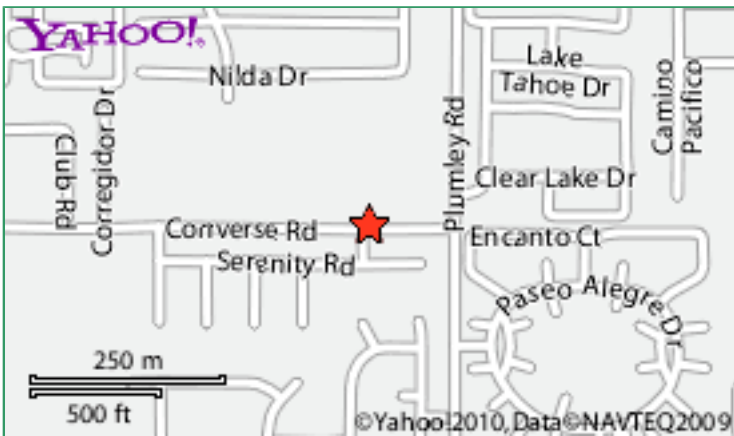

HorsebackRiding

Contact Information

Vandenburg Equestrian Center

**69380 Converse Rd
Cathedral City, CA 92234
(760) 328-4560**

Website: N/A

E-Mail: N/A

Map

Hours Of Operation